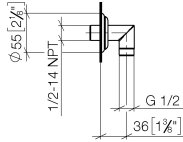

28 450 410

- 1/2" shower outlet
- rosette Ø 55 mm
- 1/2" connection
- WRAS 1809019

Intrinsic protection against back flow.

| | | |
|---|--------------------------------|---------------|
|  | Chrome | 28 450 410-00 |
|  | Brushed Platinum | 28 450 410-06 |
|  | Platinum | 28 450 410-08 |
|  | Durabronze (23kt Gold) | 28 450 410-09 |
|  | Brushed Durabronze (23kt Gold) | 28 450 410-28 |
|  | Brushed Dark Platinum | 28 450 410-99 |

Recommended miscellaneous

- Concealed wall elbow -** 35 085 970 90
- max. recess depth 163 mm
 - min. recess depth 90 mm

28 450 410

mm [inches]

Flow rate chart

Certificates

Belgaqua_21-381- WRAS_1809019.
27_7.

28 450 410

Spare parts list

| No. | Item Number | Name | Quantity used | Delivery time |
|-----|--------------------|---------------------|---------------|---------------|
| 1 | 09 27 35 003-00 | rosette | 1 | 10 |
| 2 | 90 14 10 026 00 90 | seal | 1 | 2 |
| 3 | 09 11 03 121-00 | connection | 1 | 10 |
| 4 | 90 23 01 141 00 90 | back-flow preventer | 1 | 2 |