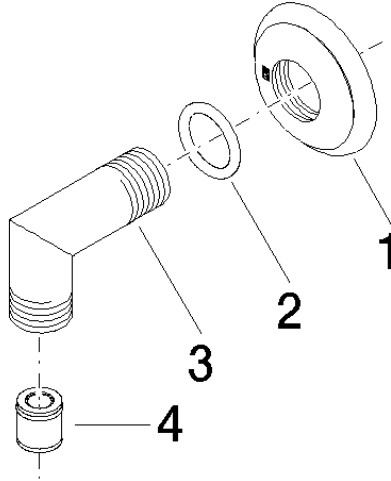

28 450 410

- 1/2" shower outlet
- rosette Ø 55 mm
- 1/2" connection
- WRAS 1809019

Intrinsic protection against back flow.

| | | |
|---|--------------------------------|---------------|
|  | Chrome | 28 450 410-00 |
|  | Brushed Platinum | 28 450 410-06 |
|  | Platinum | 28 450 410-08 |
|  | Durabronze (23kt Gold) | 28 450 410-09 |
|  | Brushed Durabronze (23kt Gold) | 28 450 410-28 |
|  | Brushed Dark Platinum | 28 450 410-99 |

Recommended miscellaneous

- Concealed wall elbow -** 35 085 970 90
- max. recess depth 163 mm
 - min. recess depth 90 mm

28 450 410

mm [inches]

Flow rate chart

Certificates

Belgaqua_21-381- WRAS_1809019.
27_7.

28 450 410

Spare parts list

| No. | Item Number | Name | Quantity used | Delivery time |
|-----|--------------------|---------------------|---------------|---------------|
| 1 | 09 27 35 003-00 | rosette | 1 | 10 |
| 2 | 90 14 10 026 00 90 | seal | 1 | 2 |
| 3 | 09 11 03 121-00 | connection | 1 | 10 |
| 4 | 90 23 01 141 00 90 | back-flow preventer | 1 | 2 |