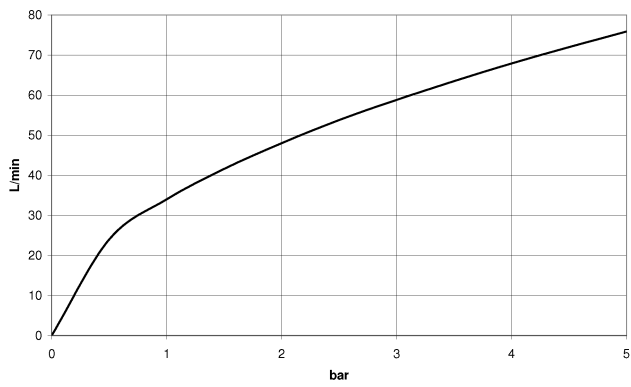

28 450 410

- 1/2" shower outlet
- rosette Ø 55 mm
- 1/2" connection
- WRAS 1809019

Intrinsic protection against back flow.

| | | |
|---|--------------------------------|---------------|
|  | Chrome | 28 450 410-00 |
|  | Brushed Platinum | 28 450 410-06 |
|  | Platinum | 28 450 410-08 |
|  | Durabronze (23kt Gold) | 28 450 410-09 |
|  | Brushed Durabronze (23kt Gold) | 28 450 410-28 |
|  | Brushed Dark Platinum | 28 450 410-99 |

Recommended miscellaneous

- Concealed wall elbow -** 35 085 970 90
- max. recess depth 163 mm
 - min. recess depth 90 mm

28 450 410

mm [inches]

Flow rate chart

Certificates

Belgaqua_21-381- WRAS_1809019.
27_7.